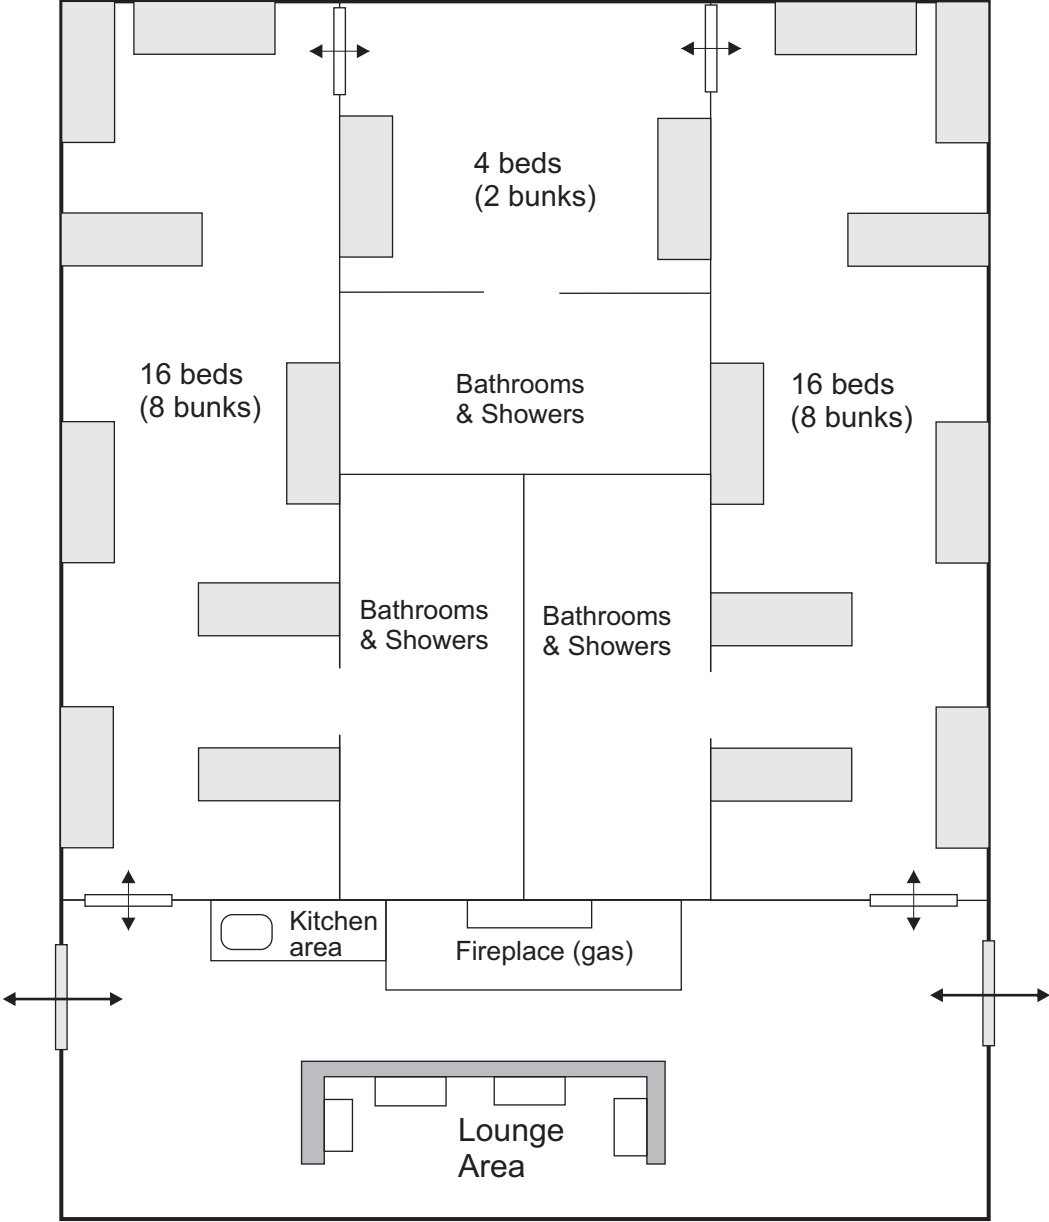

**Join us for 2 days & nights of
cabin camping with all meals,
adventure and great services!!**

New Location →

Visit michrr.com for full details and Registration

Cran Hill Cabin Layout

5 cabins with identical layout

Cran Hill Camp Tour

Barn Store building houses a gift and candy store. It will be our location for camp registration.

On the lower level is an indoor games room.

Across the street are the **horse barns** and animal petting zoo.

The **Saddleback cabins** are a collection of 5 identical brick cabins. Each cabin houses 36 beds. The cabins include a lobby, small kitchen, showers and bathrooms.

An outdoor Pavilion sits in the center of the Saddleback cabins. Outdoor fireplace available.

The **Ministry Center** seats 450 with a stage, large screens, sound and lighting. This center can also be used for indoor games and has 2 large rooms for meetings, craft activities or other purposes.